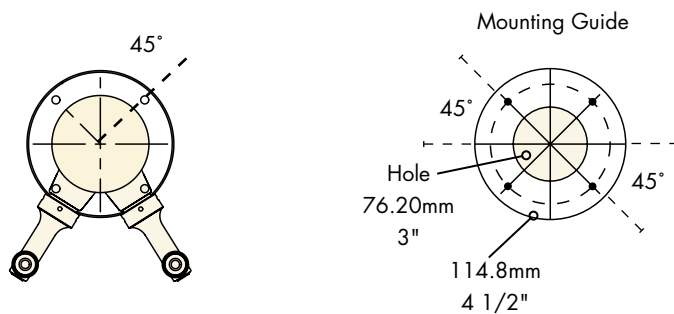

Part No.	Faucets	Finish	Dispense System	Shipping Weight	Box Dimensions
<input type="checkbox"/> D4743DTKR*	2	Polished S/S	Kool-Rite (Glycol)	6 kg 12 lbs	1168mm L x 254mm W x 635mm H 46"L x 10"W x 25"H
<input type="checkbox"/> D4743DT-PVDKR*	2	PVD Brass	Kool-Rite (Glycol)	6 kg 12 lbs	1168mm L x 254mm W x 635mm H 46"L x 10"W x 25"H

 NSF Certified

Dimensions

BEER:
6.4mm (1/4") O.D. Stainless Steel
with 7.94mm - 9.52mm (5/16" - 3/8") Barb Fittings

GLYCOL:
9.52mm (3/8") O.D. Copper
with 9.52mm (3/8") Barb Fittings

Copyright ©2007 Micro Matic USA, Inc. All Rights Reserved. 00218-D0507 11-07