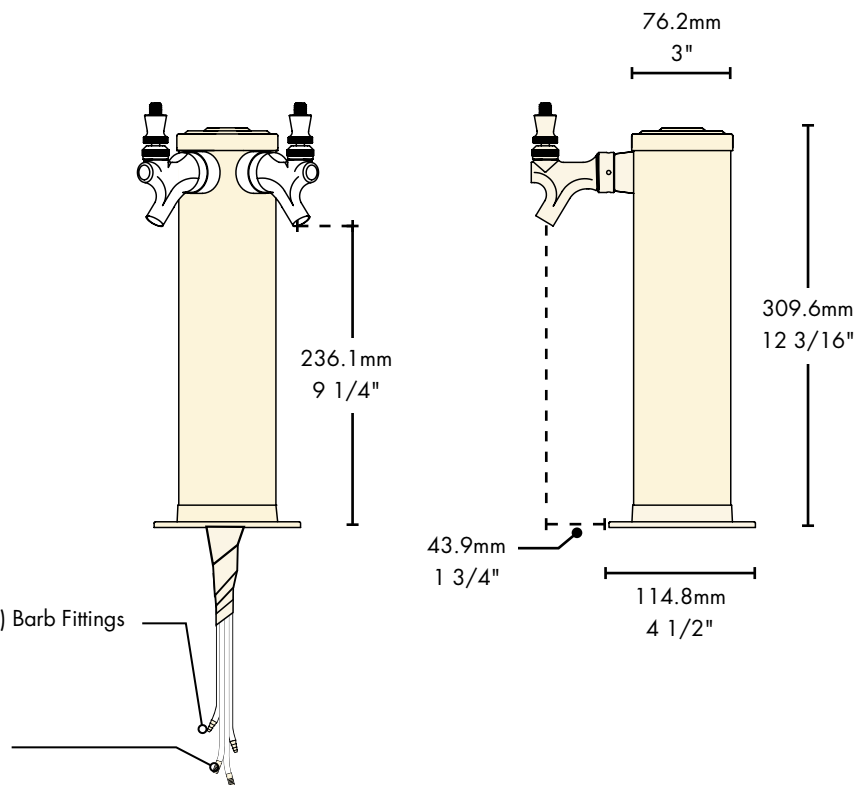

The integrated Kool-Rite module provides optimum cooling at the point of dispense. Modular construction makes the installation process as simple as PLUG "N" POUR.

Specifications

Micro Matic reserves the right to change specifications without notice.

Part No.	Faucets	Finish	Dispense System	Shipping Weight	Box Dimensions
<input type="checkbox"/> D4743DTKR*	2	Polished S/S	Kool-Rite (Glycol)	6 kg 12 lbs	1168mm L x 254mm W x 635mm H 46"L x 10"W x 25"H
<input type="checkbox"/> D4743DT-PVDKR*	2	PVD Brass	Kool-Rite (Glycol)	6 kg 12 lbs	1168mm L x 254mm W x 635mm H 46"L x 10"W x 25"H

 NSF Certified

Dimensions

BEER:
6.4mm (1/4") O.D. Stainless Steel
with 7.94mm - 9.52mm (5/16" - 3/8") Barb Fittings

GLYCOL:
9.52mm (3/8") O.D. Copper
with 9.52mm (3/8") Barb Fittings

Copyright ©2007 Micro Matic USA, Inc. All Rights Reserved. 00218-D0507 11-07